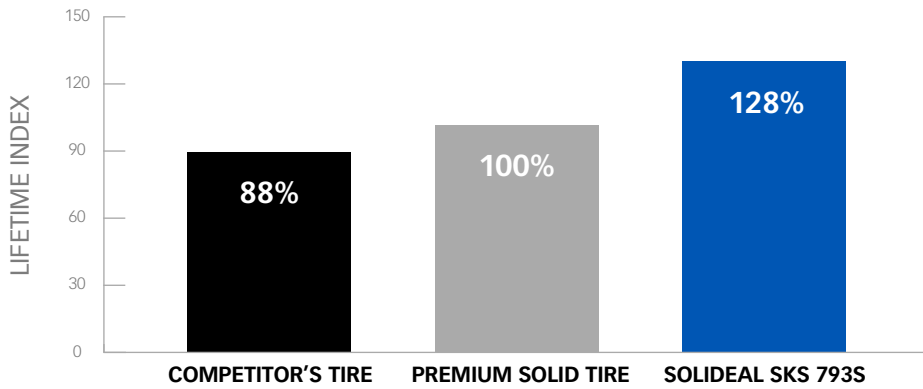

### NEW ELONGATED APERTURE DESIGN

- Provides excellent ride quality and reduces cracking

### REUSABLE WHEEL

- Provides lower cost per hour and quicker installation

### MASSIVE TREAD DEPTH

- Improves durability for longer service life

TIRE SIZE	RIM SIZE	ACTUAL TIRE DIMENSIONS			HEEL		LOAD CAPACITY [kg] [lb]							
							Counterbalanced lift trucks				Other vehicles			Static
							Load wheel		Steering wheel					
							15 km/h 9 mph	25 km/h 16 mph	25 km/h 16 mph	6 km/h 4 mph	10 km/h 6 mph	25 km/h 16 mph	0 km/h 0 mph	
31x10-20 (10-16.5)	7.50	780	233	39	-	■	-	4030	3100	4030	3660	3100	4680	
		30.7	9.2	49	-	■	-	8885	6835	8900	8100	6850	10350	
33x12-20 (12-16.5)	7.50	830	285	43	-	■	-	5200	4000	5200	4720	4000	6040	
		32.7	11.2	50	-	■	-	11465	8820	11500	10400	8850	13350	
36x14-20 (14-17.5)	7.50	910	322	52	-	■	-	6175	4750	6175	5605	4750	7175	
		35.8	12.7	66	-	■	-	13650	10500	13650	12350	10500	15850	

## EXTRAPOLATED TREAD LIFE COMPARISON

Internal testing under controlled conditions demonstrated a 40% **tread life advantage** over a competitor's solid skid steer tire.

AUTHORIZED DISTRIBUTOR:

[camso.co](http://camso.co)